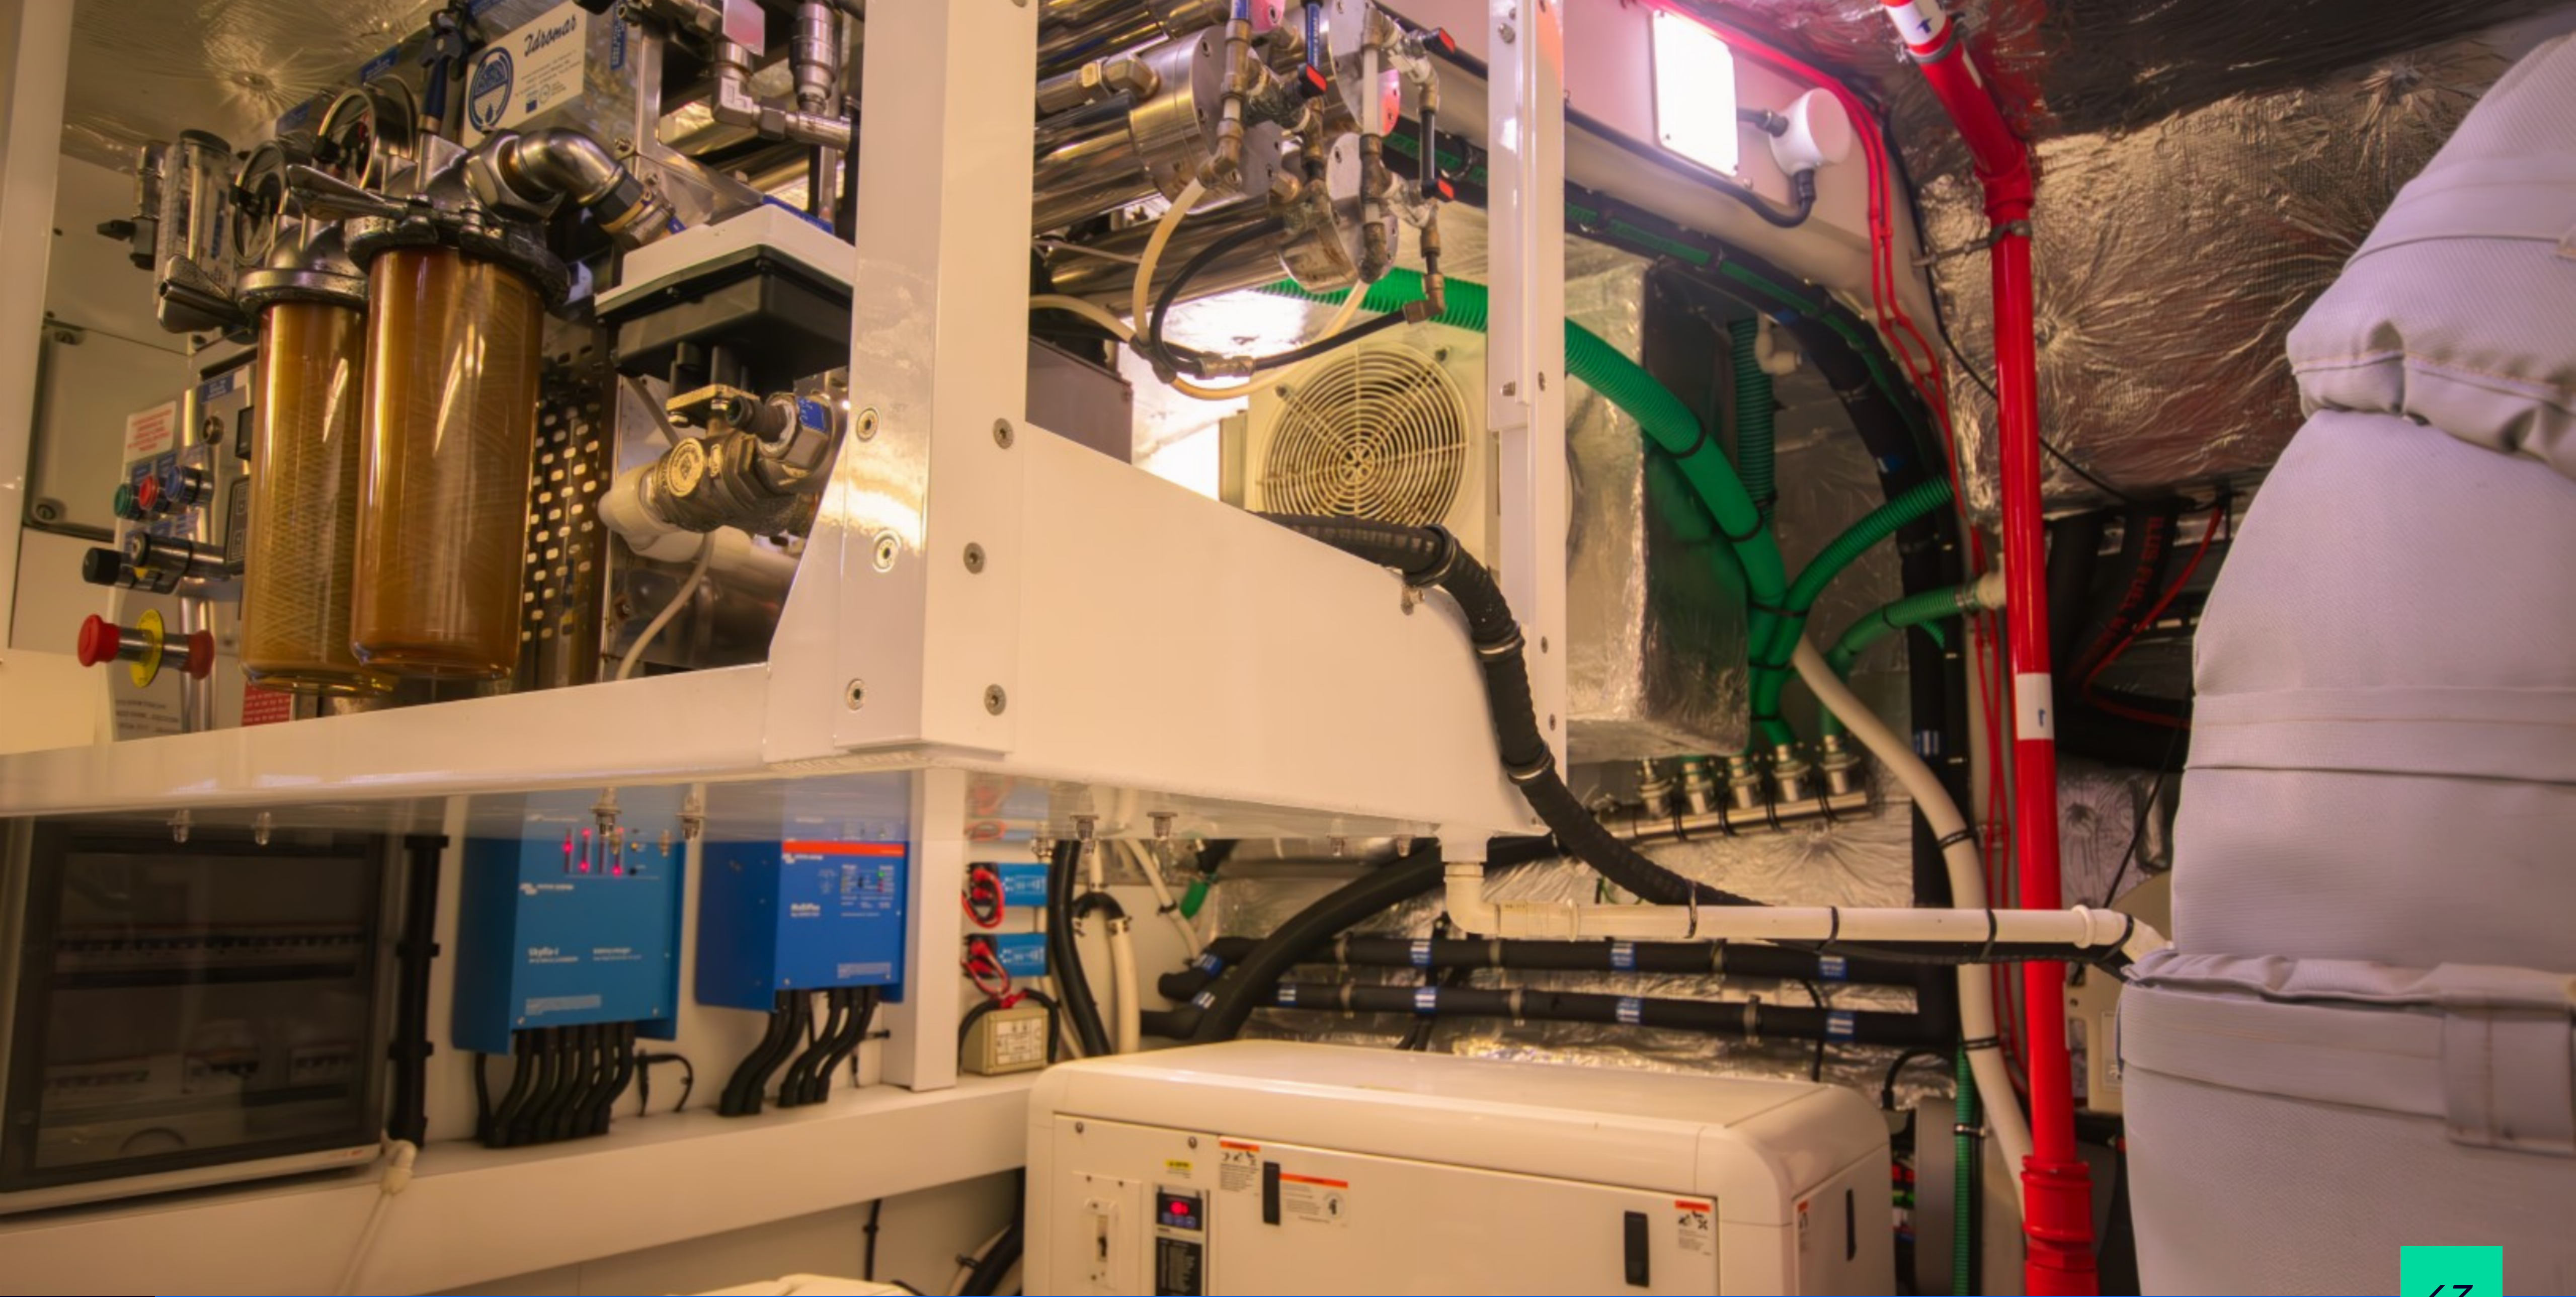

SUNSEEKER 86, FLY, YACHT - LADY ANNA